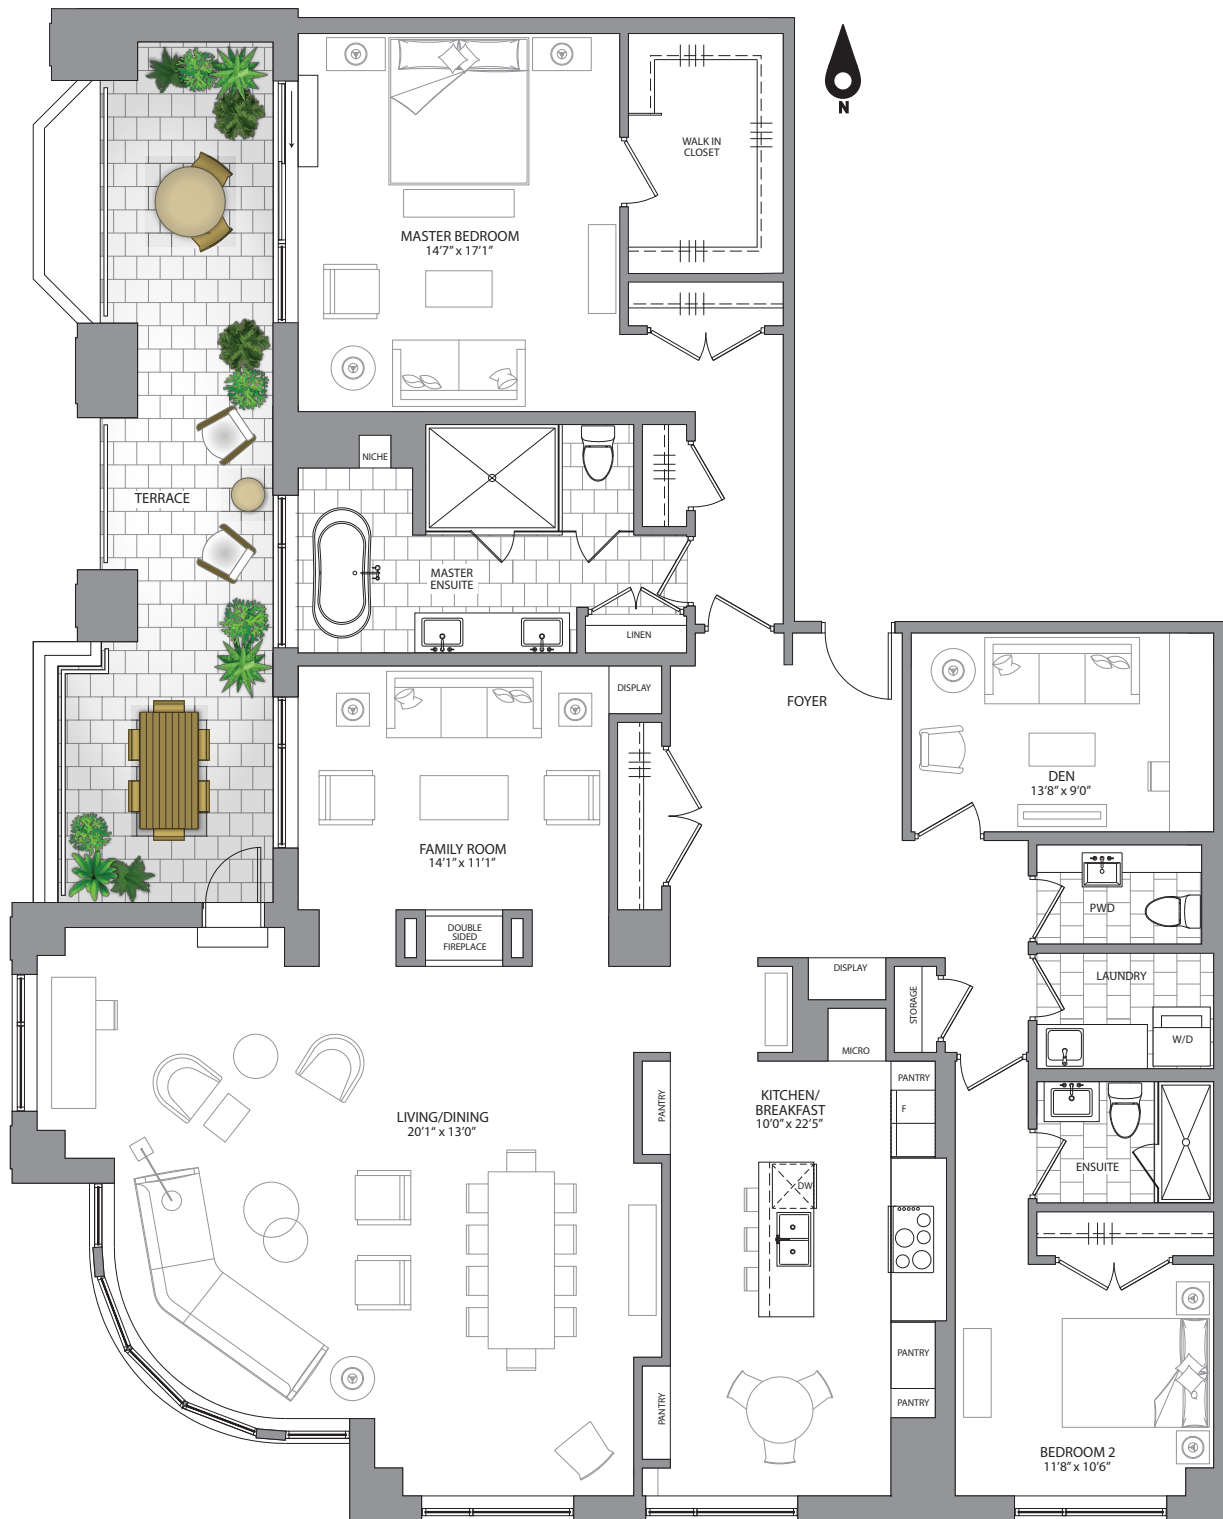

SUITE 602

2612 SQ. FT. PLUS 310 SQ. FT. TERRACE
TWO BEDROOM PLUS DEN & FAMILY ROOM

6TH FLOOR

All area and room dimensions are approximate. Actual usable floor space may vary from the stated floor area. Specifications are subject to change without notice. All renderings are artist's concept. E. & O.E.